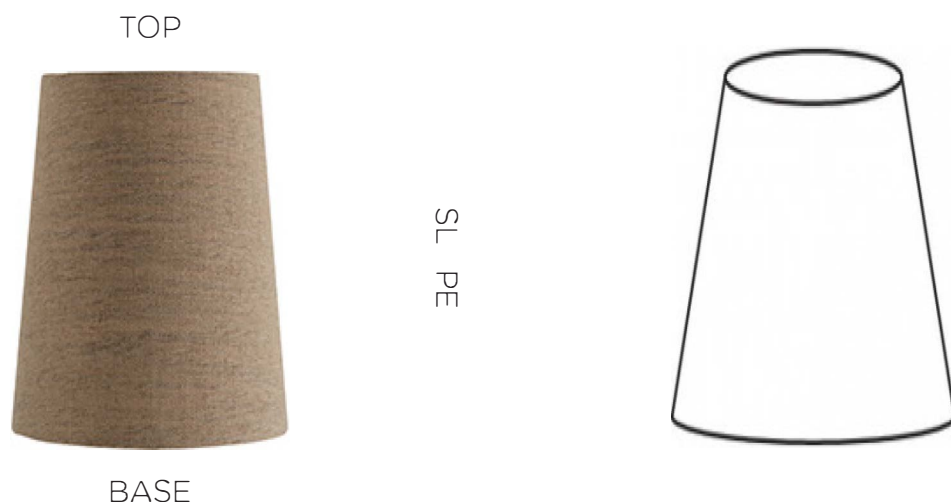

# PORTA ROMANA

Pictured: Kelly floor lamp in Antiqued Brass and Black

## Empire Shade

AVAILABLE SIZES			
INCHES	MILLIMETRES	MAXIMUM WATTAGE	FITTING TYPE
6 x 3 1/2 x 6 1/2	152 x 89 x 165	25W	BC gimble 1.5" from base
10 x 5 x 7 3/4	254 x 127 x 197	60W	ES gimble 2.25" from base
16 x 11 x 11	406 x 279 x 279	100W	ES gimble 2.25" from base
18 x 12 x 13	457 x 305 x 330	100W	ES gimble 2.25" from base

Porta Romana recommend using LEDs for all our lighting  
Laid out as follows: Base X Top X Slope

Lining options include Champagne / Gold / Silver / Cream / Clear / Pewter  
Pleated shades include Gathered / Knife / Box