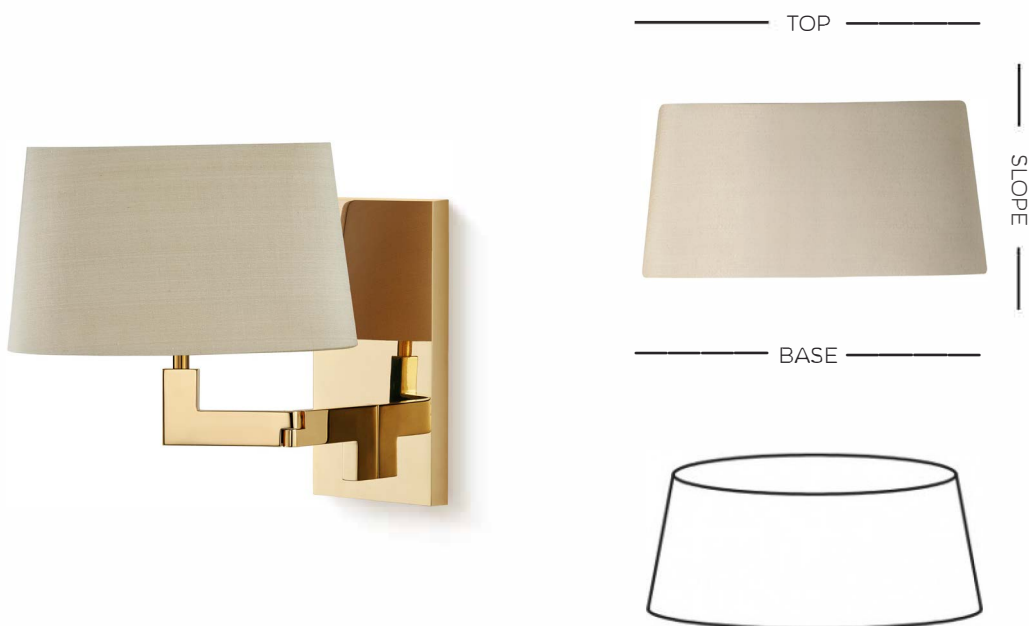

PORTA ROMANA

Pictured: Library wall light in Polished Brass

Slim Oval Shade

AVAILABLE SIZES		
INCHES	MILLIMETRES	MAXIMUM WATTAGE
9 x 4 x 8 x 3 ³ / ₄ x 5	229 x 102 x 203 x 95 x 127	25W
10 ¹ / ₂ X 4 ³ / ₄ X 9 X 4 X 5 ³ / ₄	267 x 121 x 229 x 102 x 146	25W

Porta Romana recommend using LEDs for all our lighting

Laid out as follows: Base length X Base width X Top length X Top width X Slope

Lining options include Champagne / Gold / Silver / Cream / Clear / Pewter

Pleated shades include Gathered / Knife / Box

Fitting: BC gimble 1 inch from base