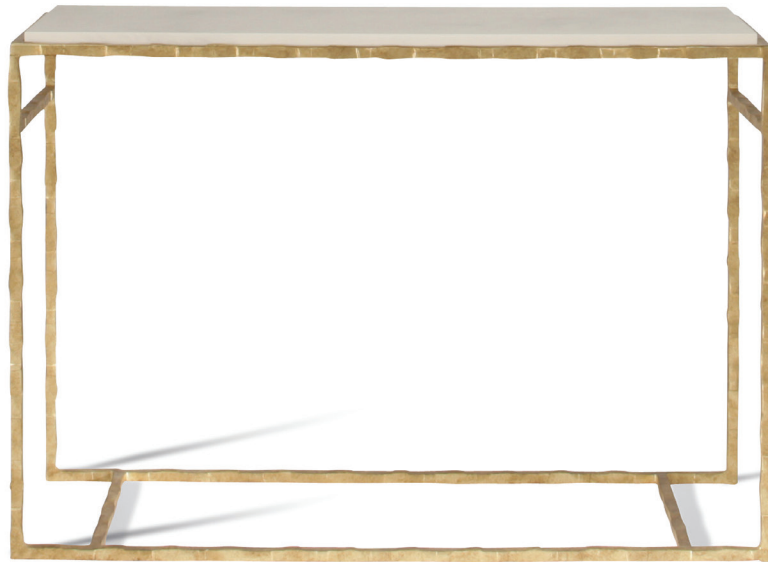

# PORTA ROMANA

3, Versailles Gold with Faux Limestone top

---

## CCT01S SMALL GIACOMETTI CONSOLE TABLE

HEIGHT	33 1/2"	850mm
WIDTH	47 1/4"	1200mm
DEPTH	15 3/4"	400mm

REQUIRES DEDICATED CARRIER  
REQUIRES CRATE FOR ALL OVERSEAS DESTINATIONS

### CONSTRUCTED FROM

Forged steel with decorative finish and lacquered wood top  
with wooden support

NET WEIGHT	83 3/4 lb	38kg
------------	-----------	------