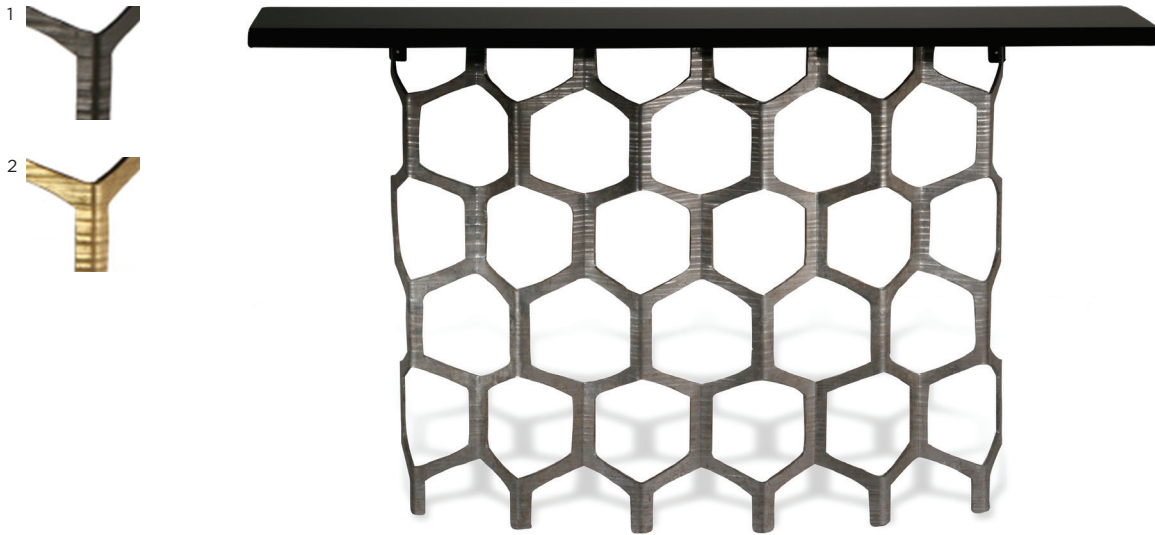

PORTA ROMANA

3, Decayed Silver with Black Lacquer top

CCT35 HONEYCOMB CONSOLE TABLE

HEIGHT	860mm	33 3/4"
WIDTH	1500mm	59"
DEPTH	350mm	13 3/4"

REQUIRES WALL FIXING Technical data sheet available

REQUIRES DEDICATED CARRIER
REQUIRES CRATE FOR ALL OVERSEAS DESTINATIONS
CRATING CHARGES MAY APPLY

FINISHES

1 Bronzed/2 Decayed Gold/3 Decayed Silver
with Black Lacquer or Dark Fumed Oak top
Custom finishes available

CONSTRUCTED FROM

Steel with decorative finish and oak veneer or lacquered top

NET WEIGHT	26.1kg	57 1/2 lb
------------	--------	-----------