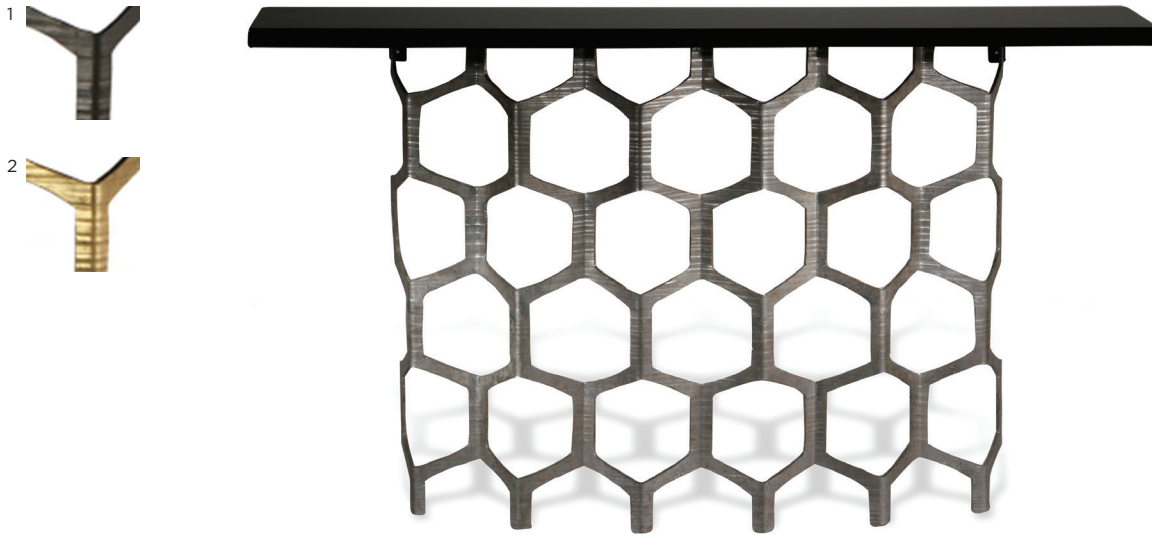

PORTA ROMANA

3, Decayed Silver with Black Lacquer top

CCT35 HONEYCOMB CONSOLE TABLE

HEIGHT	33 3/4"	860mm
WIDTH	59"	1500mm
DEPTH	13 3/4"	350mm

REQUIRES WALL FIXING Technical data sheet available

REQUIRES DEDICATED CARRIER
REQUIRES CRATE FOR ALL OVERSEAS DESTINATIONS

FINISHES

1 Bronzed/2 Decayed Gold/3 Decayed Silver
with Black Lacquer or Dark Fumed Oak top
Custom finishes available

CONSTRUCTED FROM

Steel with decorative finish and oak veneer or lacquered top

NET WEIGHT	57 1/2 lb	26.1kg
------------	-----------	--------