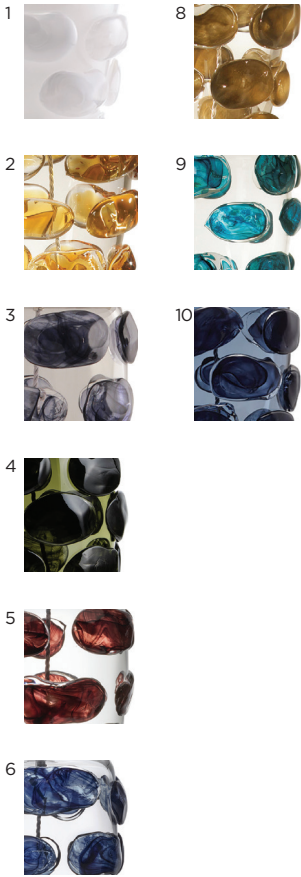

PORTA ROMANA

7, Fawn with Natural linen gathered shade

GLB31 BLOB LAMP

APPROXIMATE HEIGHT WITH SHADE 510mm 20 1/4"
 805mm 31 3/4"
 WIDTH 245mm 9 3/4"
 WITH SHADE 406mm 16"

FINISHES
 1 Alabaster/2 Amber/3 Amethyst/4 Basil/5 Cacao/
 6 Denim/7 Fawn/8 Olive/9 Turquoise/10 Tuxedo

CONSTRUCTED FROM
 Blown and moulded glass with patinated or nickel plated brass

NET WEIGHT 8.6kg 19lb

LAMPSHADE 16" Bongo
 16" x 13" x 14"
 406mm x 330mm x 356mm
 ALTERNATIVE LAMPSHADE 18" Cylinder
 MAX WATTAGE 100W

LAMP 1 x ES (E27) GLS bulb
 VOLTAGE 220-240 V
 FLEX AND SWITCH Twisted silk flex in silver (alabaster/
 amber/amethyst/cacao/denim
 fawn/olive/turquoise) with white
 in-line switch, green (basil)
 with green in-line switch, or charcoal
 (tuxedo) with charcoal in-line switch

QUICK SHIP

Olive with Dove satin shade
 Tuxedo with Petrol satin shade