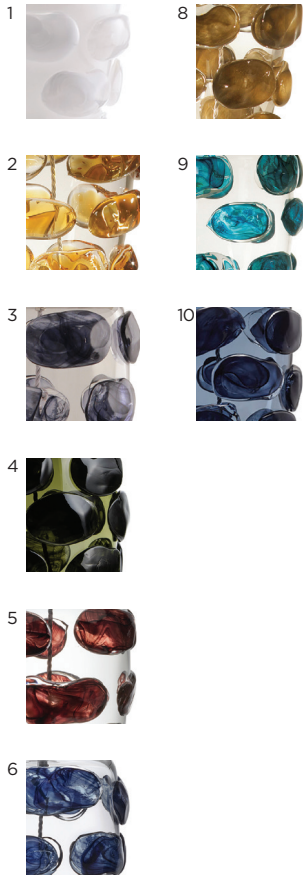

PORTA ROMANA

7, Fawn with Natural linen gathered shade

GLB31 BLOB LAMP

APPROXIMATE HEIGHT	20 1/4"	510mm
WITH SHADE	31 3/4"	805mm
WIDTH	9 3/4"	245mm
WITH SHADE	16"	406mm

FINISHES

1 Alabaster/2 Amber/3 Amethyst/4 Basil/5 Cacao/
6 Denim/7 Fawn/8 Olive/9 Turquoise/10 Tuxedo

CONSTRUCTED FROM

Blown and molded glass with patinated or nickel plated brass

NET WEIGHT	19lb	8.6kg
------------	------	-------

LAMPSHADE	16" Bongo
ALTERNATIVE LAMPSHADE	16" x 13" x 14"
MAX WATTAGE	18" Cylinder
LAMPING	100W

VOLTAGE	One, 3 Way Type A19,
CORD AND SWITCH	Medium Base

120 V
Braided silk in silver (alabaster/
amber/amethyst/cacao/denim/
fawn/olive/turquoise) with 3 way
switched lamp holder and white
plug, green (basil) with 3 way
switched lamp holder and black
plug, or charcoal (tuxedo) with 3 way
switched lamp holder and black plug

UL/CUL LISTED

QUICK SHIP

Olive with Dove satin shade
Tuxedo with Petrol satin shade