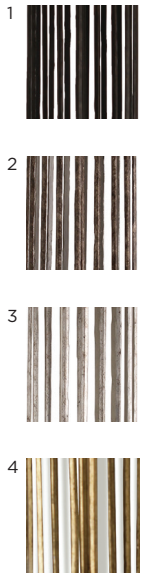

# PORTA ROMANA

5, White Gold with Putty silk shade

## MCL16 FLYNN CAGED STAIRWELL LANTERN

TOTAL DROP (including ceiling rose, 1 metre of chain and fixture)	2285mm	90"
MINIMUM DROP (including ceiling rose, minimum amount of chain possible and fixture)	1350mm	53 1/4"

CEILING ROSE DIMENSIONS  
 Diameter 115mm (4 1/2") x Depth 40mm (1 1/2")  
 1 metre (39 1/4") chain included  
 Technical data sheet available

FINISHES  
 1 Bronzed/2 Burnt Silver/3 Decayed Silver/4 Gold/5 White Gold  
 Custom finishes available

CONSTRUCTED FROM  
 Forged steel with decorative finish

NET WEIGHT 8kg 17 3/4 lb

LAMPSHADE 12 3/4" Short Cylinder with Champagne Perspex diffuser  
 12 3/4" x 12 3/4" x 5 1/2"  
 324mm x 324mm x 140mm

MAX WATTAGE 3 x 25W