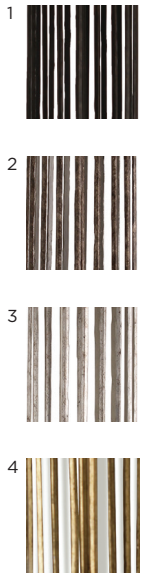

PORTA ROMANA

5, White Gold with Putty silk shade

MCL16 FLYNN CAGED STAIRWELL LANTERN

TOTAL DROP (including ceiling canopy, 1 meter of chain and fixture)	90"	2285mm
MINIMUM DROP (including ceiling canopy, minimum amount of chain possible and fixture)	53 1/4"	1350mm

CANOPY DIMENSIONS
Diameter 4 1/2" (115mm) x Depth 1 1/2" (40mm)
39 1/4" (1 meter) chain included.

Technical data sheet available

FINISHES
1 Bronzed/2 Burnt Silver/3 Decayed Silver/4 Gold/5 White Gold
Custom finishes available

CONSTRUCTED FROM
Forged steel with decorative finish

NET WEIGHT 17 3/4 lb 8kg

LAMPSHADE 12 3/4" Short Cylinder with Champagne Perspex diffuser
12 3/4" x 12 3/4" x 5 1/2"

MAX WATTAGE 3 x 25W

LAMPING VOLTAGE CORD Three, Halogen T-4 G-9 Lamp
120 V
Braided silk in charcoal (bronzed/silver) or gold (gold)