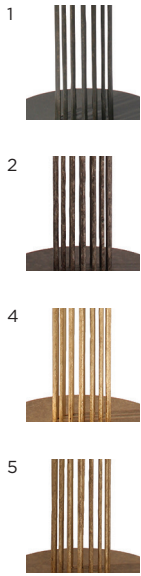

PORTA ROMANA

3, Decayed Silver with Putty silk shade

MFL31 FLYNN CAGED FLOOR LAMP

HEIGHT	78 3/4"	2000mm	LAMPSHADE	14" Caged Cylinder
WIDTH	14 1/4"	360mm	MAX WATTAGE	14" x 14" x 8 1/2" 4 x 25W
BASE DIMENSIONS	14 1/4" (360mm) x 1" (28mm)		LAMPING VOLTAGE	Four, Halogen T-4 G-9 Lamps 120 V
FINISHES	1 Bronzed/2 Burnt Silver/3 Decayed Silver/4 Gold/5 White Gold Custom finishes available		CORD AND SWITCH	Braided silk in brown (bronzed/gold) or platinum (silver) with black on-cord foot switch and black plug
CONSTRUCTED FROM	Forged steel with decorative finish		UL/CUL LISTED	
NET WEIGHT	33lb	15kg		