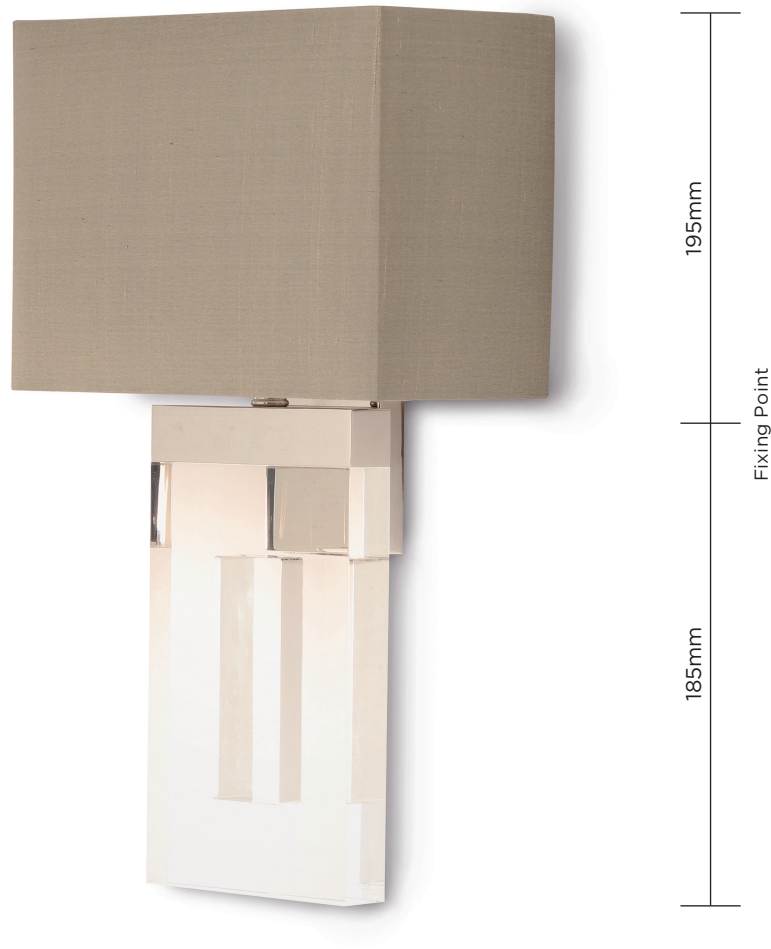

PORTA ROMANA

Perspex with Putty silk shade

MWLO2 SQUARE PERSPEX WALL LIGHT

| | | |
|------------|-------|---------|
| HEIGHT | 260mm | 10 1/4" |
| WITH SHADE | 380mm | 15" |
| WIDTH | 120mm | 4 3/4" |
| WITH SHADE | 222mm | 8 3/4" |
| PROJECTION | 140mm | 5 1/2" |

BACKPLATE DIMENSIONS
H 107mm (4 1/4") x W 60mm (2 1/4")

Technical data sheet available

FINISHES
Perspex with Nickel

CONSTRUCTED FROM
Perspex with nickel plated steel

| | | |
|-------------|---|----------|
| NET WEIGHT | 1.75kg | 3 3/4 lb |
| LAMPSHADE | 8" Open Back Rectangle 8 3/4" x 4 1/4" x 6 1/2" 222mm x 109mm x 165mm | |
| MAX WATTAGE | 1 x 25W | |

LAMP VOLTAGE
1 x SES (E14) Golf ball bulb
220-240 V

QUICK SHIP

with Putty silk shade