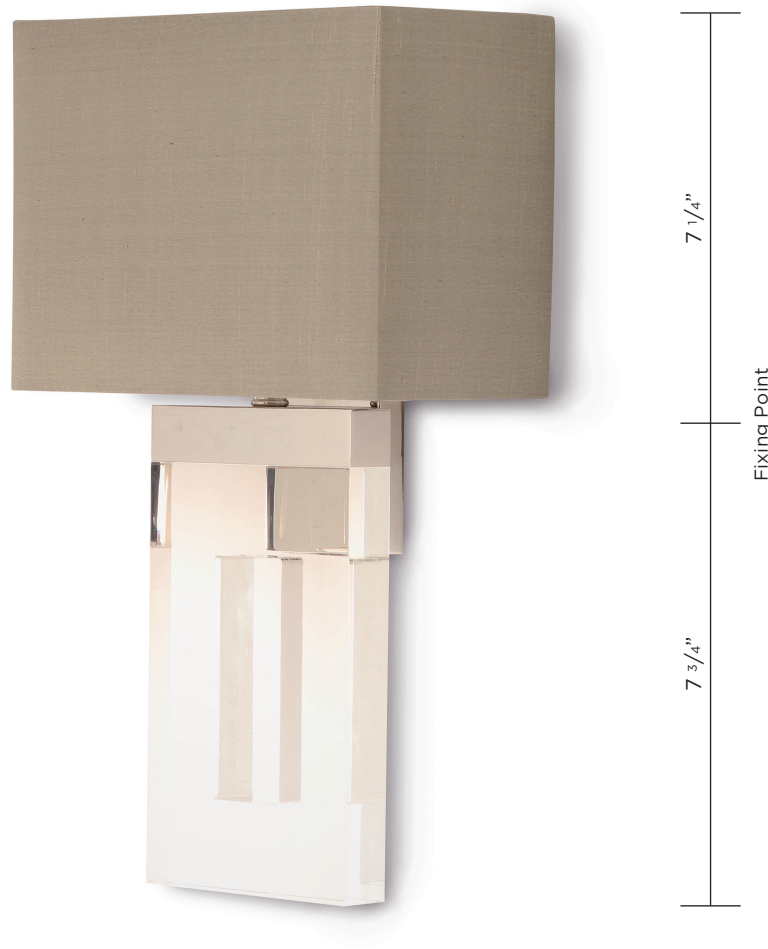

PORTA ROMANA

Perspex with Putty silk shade

MWLO2 SQUARE PERSPEX WALL SCONCE

HEIGHT	10 1/4"	260mm
WITH SHADE	15"	380mm
WIDTH	4 3/4"	120mm
WITH SHADE	8 3/4"	222mm
PROJECTION	5 1/2"	140mm

BACKPLATE DIMENSIONS
H 5 1/4" (135mm) x W 4 1/2" (115mm)

Technical data sheet available

FINISHES
Perspex with Nickel

CONSTRUCTED FROM
Perspex with nickel plated steel

NET WEIGHT 3 3/4 lb 1.75kg

LAMPSHADE 8" Open Back Rectangle
8 3/4" x 4 1/4" x 6 1/2"

MAX WATTAGE 1 x 25W

LAMPING One, Globe Type G16 1/2,
Candelabra Base

VOLTAGE 120 V

UL/CUL LISTED

QUICK SHIP

with Putty silk shade