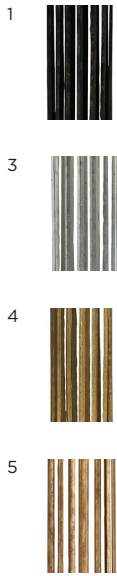

PORTA ROMANA

2, Burnt Silver with Putty silk shade

SLB53 FLYNN CAGED LAMP

HEIGHT 1060mm 41 3/4"
WIDTH 200mm 7 3/4"
WITH SHADE 279mm 11"

BASE DIMENSIONS
200mm (7 3/4") x 15mm (1/2")

FINISHES
1 Bronzed/2 Burnt Silver/3 Decayed Silver/4 Gold/5 White Gold
Custom finishes available

CONSTRUCTED FROM
Forged steel with decorative finish

NET WEIGHT 5.3kg 11 3/4 lb

LAMPSHADE 11" Cylinder, finial fitting
11" x 11" x 7"
279mm x 279mm x 178mm
MAX WATTAGE 3 x 25W

LAMPS 3 x G9 Halogen bulb
VOLTAGE 220-240 V
FLEX AND SWITCH Twisted silk flex in brown
(bronzed/gold) with brown in-line
switch or silver (silver) with white
in-line switch