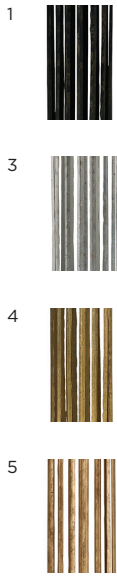

# PORTA ROMANA

2, Burnt Silver with Putty silk shade

## SLB53 FLYNN CAGED LAMP

HEIGHT 41 3/4" 1060mm  
WIDTH 7 3/4" 200mm  
WITH SHADE 11" 279mm

BASE DIMENSIONS  
7 3/4" (200mm) x 1 1/2" (15mm)

FINISHES  
1 Bronzed/2 Burnt Silver/3 Decayed Silver/4 Gold/5 White Gold  
Custom finishes available

CONSTRUCTED FROM  
Forged steel with decorative finish

NET WEIGHT 11 3/4 lb 5.3kg

LAMPSHADE 11" Cylinder, finial fitting  
11" x 11" x 7"

MAX WATTAGE 3 x 25W

LAMPING VOLTAGE 120 V  
CORD AND SWITCH Three, Halogen T-4 G-9 Lamp  
Braided silk in brown (bronzed/gold) with brown on-cord switch and black plug or silver (silver) with white on-cord switch and white plug