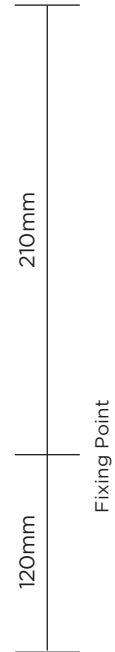

PORTA ROMANA

2, Nickel with Warm Grey satin shade

SWL06 LIBRARY WALL LIGHT

HEIGHT	240mm	9 1/2"
WITH SHADE	330mm	13"
WIDTH	160mm	6 1/2"
WITH SHADE	267mm	10 3/4"
MIN PROJECTION	160mm	6 1/4"
MAX PROJECTION	260mm	10 1/4"

BACKPLATE DIMENSIONS
H 240mm (9 1/2") x W 120mm (4 3/4")

Technical data sheet available

FINISHES
1 Bronze/2 Nickel/3 Polished Brass

DESIGNER'S NOTE
The patination of this piece will naturally evolve over time

CONSTRUCTED FROM
Cast patinated or nickel plated brass

NET WEIGHT 1.4kg 3 1/4 lb

LAMPSHADE
10" Slim Oval
Base 10 1/2" x 4 3/4",
Top 9" x 4", Slope 5 3/4"
267mm x 121mm,
229mm x 102mm, 146mm
1 x 25W

MAX WATTAGE

LAMP VOLTAGE
1 x SES (E14) Candle bulb
220-240 V

QUICK SHIP

Nickel with Putty silk shade

 B-SWL06 - 1 x G9 Halogen bulb