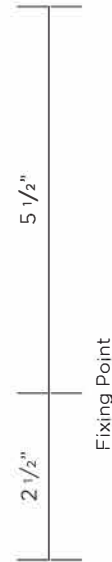

PORTA ROMANA

2, Nickel with Putty silk shade

SWL07 BABY LIBRARY WALL SCONCE

| | | |
|------------|--------|-------|
| HEIGHT | 5 1/4" | 135mm |
| WITH SHADE | 8" | 203mm |
| WIDTH | 4 1/2" | 115mm |
| WITH SHADE | 5" | 127mm |
| PROJECTION | 6 3/4" | 172mm |

BACKPLATE DIMENSIONS
H 5 1/4" (135mm) x W 4 1/2" (115mm)

Technical data sheet available

FINISHES
1 Gunmetal/2 Nickel

DESIGNER'S NOTE
The patination of this piece will naturally evolve over time

CONSTRUCTED FROM
Cast patinated or nickel plated brass

● Porta Romana Limited

NET WEIGHT 1 1/2lb 0.7kg

LAMPSHADE 5" Tapered Cube

MAX WATTAGE 5" x 4" x 5 3/4"
1 x 25W

LAMPING VOLTAGE One, Halogen T-4 G-9 Lamp
120 V

UL/CUL LISTED

QUICK SHIP

Nickel or Gunmetal
with Putty silk shade