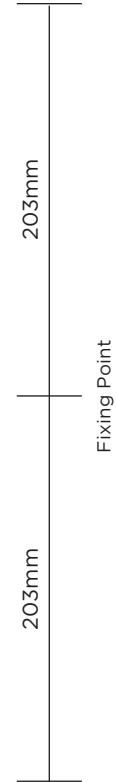

PORTA ROMANA

1, Decayed Silver with Putty silk shade

TWL48 BLOSSOM WALL LIGHT

HEIGHT 406mm 16"
WIDTH 170mm 6 3/4"
PROJECTION 105mm 4 1/4"

BACKPLATE DIMENSIONS
H 300mm (11 3/4") x W 115mm (4 1/2")

Technical data sheet available

FINISHES
1 Decayed Silver/2 White Gold with Glass detail
Custom finishes available

CONSTRUCTED FROM
Forged steel with decorative finish and glass

NET WEIGHT 0.8kg 1 3/4 lb

LAMPSHADE 6 1/2" Open Back Oval
6 1/2" x 4 1/4" x 16"
165mm x 108mm x 406mm
2 x 25W