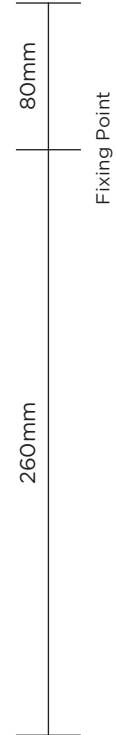

PORTA ROMANA

2, Decayed Silver with Dove satin shade

TWL70 RING WALL LIGHT

HEIGHT	315mm	12 1/2"
WITH SHADE	340mm	13 1/2"
WIDTH	180mm	7"
WITH SHADE	273mm	10 3/4"
PROJECTION	110mm	4 1/4"

BACKPLATE DIMENSIONS
Diameter 115mm (4 1/2")

Technical data sheet available

FINISHES
1 Bronzed/2 Decayed Silver/3 French Brass
Custom finishes available

CONSTRUCTED FROM
Forged steel with decorative finish

NET WEIGHT 0.9kg 2lb

LAMPSHADE 10 3/4" Semi Oval
Base 10 3/4" x 4",
Top 9 1/2" x 3 1/2", Slope 6 1/2"
273mm x 102mm,
241mm x 89mm, 165mm

MAX WATTAGE 1 x 25W

LAMP VOLTAGE 1 x G9 Halogen bulb
220-240 V

INSTALLATION Wall cavity required

QUICK SHIP

Decayed Silver or French Brass
with Putty silk shade