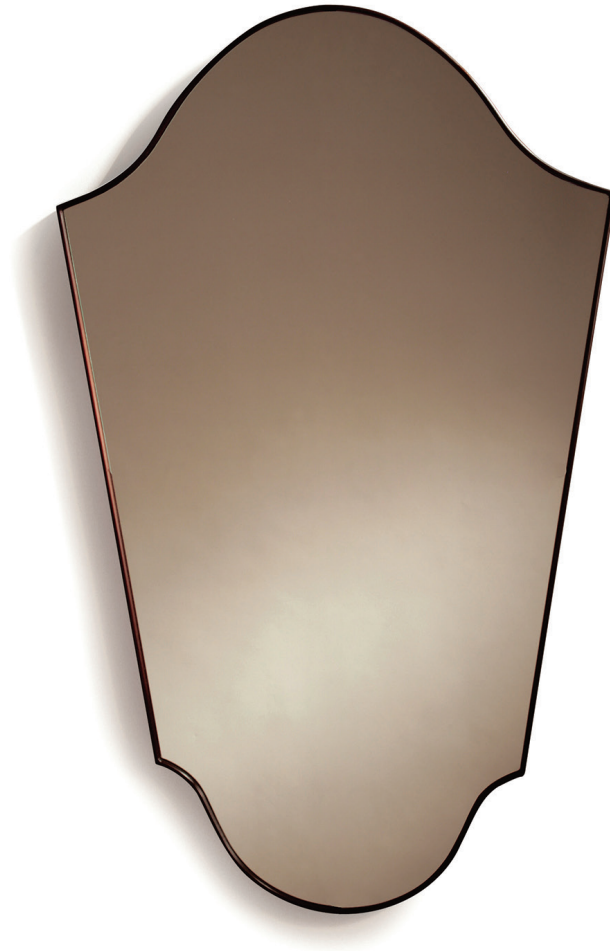

PORTA ROMANA

Chestnut Gloss

WM30 GIOVANNA MIRROR

HEIGHT	1170mm	46"
WIDTH	715mm	28 1/4"
DEPTH	23mm	1"

FIXING METHOD	Key hole fixings Portrait only
---------------	-----------------------------------

Technical data sheet available

FINISHES
Chestnut Gloss

REQUIRES DEDICATED CARRIER
REQUIRES CRATE FOR ALL OVERSEAS DESTINATIONS
CRATING CHARGES MAY APPLY

CONSTRUCTED FROM
Solid beech and mirror glass

NET WEIGHT	6kg	13 1/4 lb
------------	-----	-----------