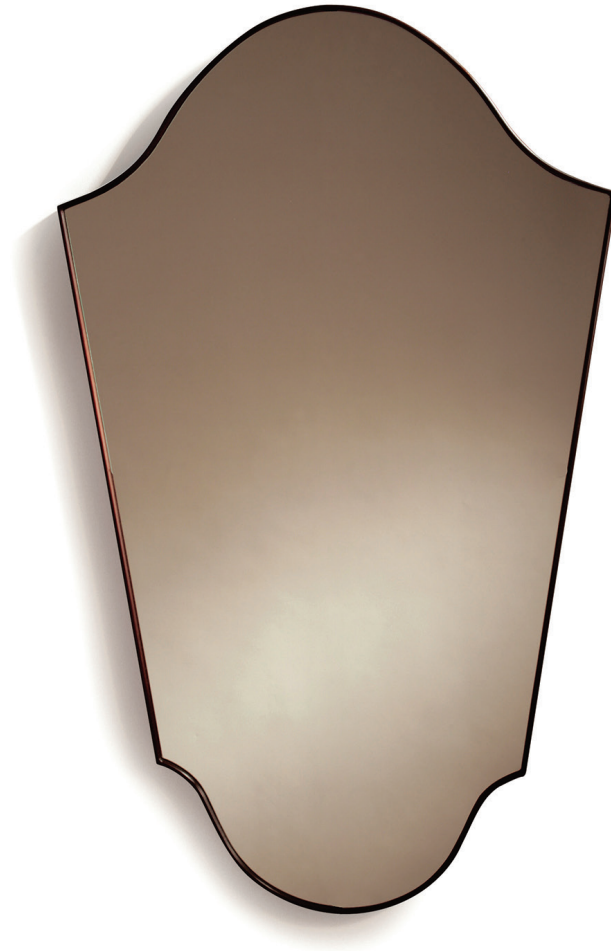

PORTA ROMANA

Chestnut Gloss

WM30 GIOVANNA MIRROR

HEIGHT	46"	1170mm
WIDTH	28 1/4"	715mm
DEPTH	1"	23mm

FIXING METHOD	Key hole fixings Portrait only
---------------	-----------------------------------

FINISHES
Chestnut Gloss

REQUIRES DEDICATED CARRIER
REQUIRES CRATE FOR ALL OVERSEAS DESTINATIONS

CONSTRUCTED FROM
Solid beech and mirror glass

NET WEIGHT	13 1/4 lb	6kg
------------	-----------	-----