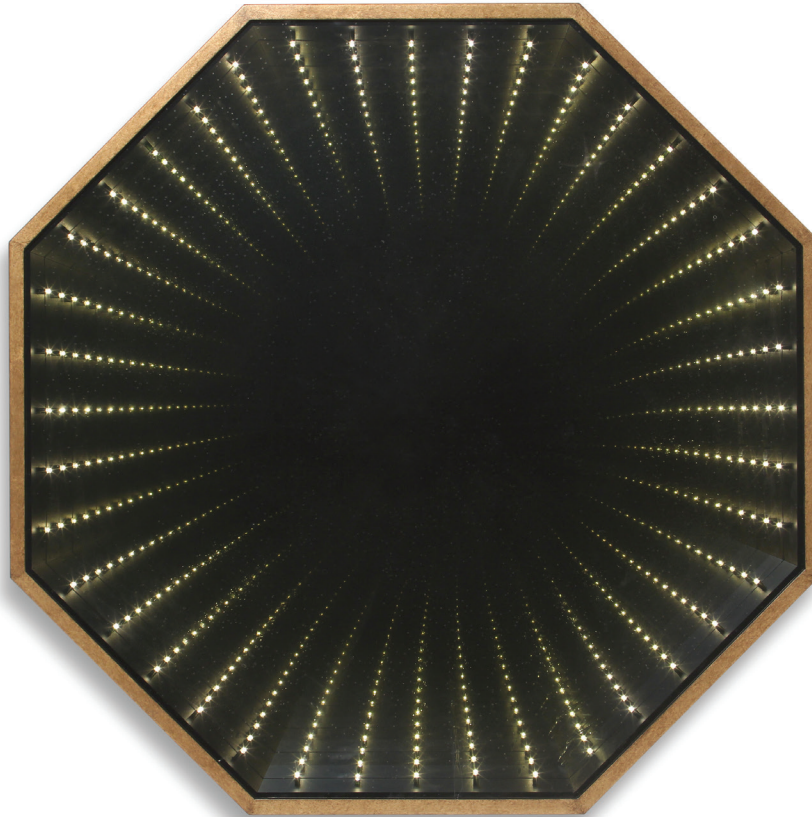

# PORTA ROMANA

2, French Brass

## WM41 INFINITY MIRROR

HEIGHT	740mm	29 1/4"
WIDTH	740mm	29 1/4"
DEPTH	95mm	3 3/4"

FINISHES  
1 Burnt Silver/2 French Brass

CONSTRUCTED FROM  
Wood and steel with decorative finish and mirror glass with LED strip

NET WEIGHT	15.2kg	33 1/2 lb
------------	--------	-----------

FIXING METHOD                      Key hole fixings

Technical data sheet available

MAX WATTAGE                      2.8W

LAMP VOLTAGE                      LED's supplied fitted  
24 V fitted with external driver,  
suitable for direct mains  
connection (220-240 V)  
Unsuitable for dimmer system