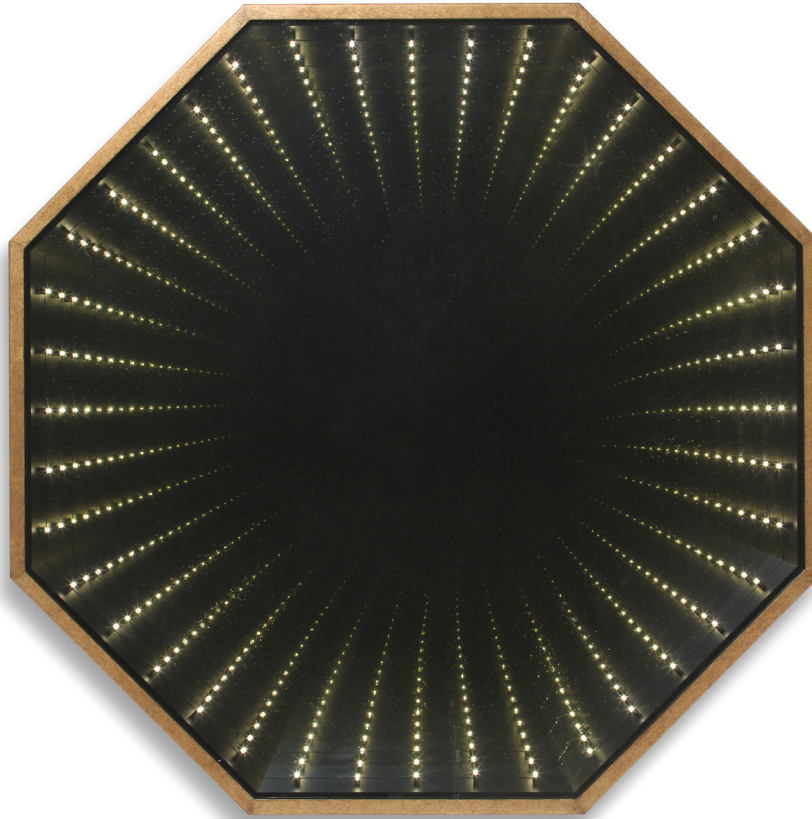

# PORTA ROMANA

2, French Brass

## WM41 INFINITY MIRROR

HEIGHT 29 1/4" 740mm  
WIDTH 29 1/4" 740mm  
DEPTH 3 3/4" 95mm

FINISHES  
1 Burnt Silver/2 French Brass

CONSTRUCTED FROM  
Wood and steel with decorative finish and mirror glass with LED strips

NET WEIGHT 33 1/2 lb 15.2kg

FIXING METHOD Key hole fixings

Technical data sheet available

MAX WATTAGE 2.8W

LAMPING VOLTAGE LED's supplied fitted  
24 V fitted with external driver,  
suitable for direct mains  
connection (120 V)  
Unsuitable for dimmer system