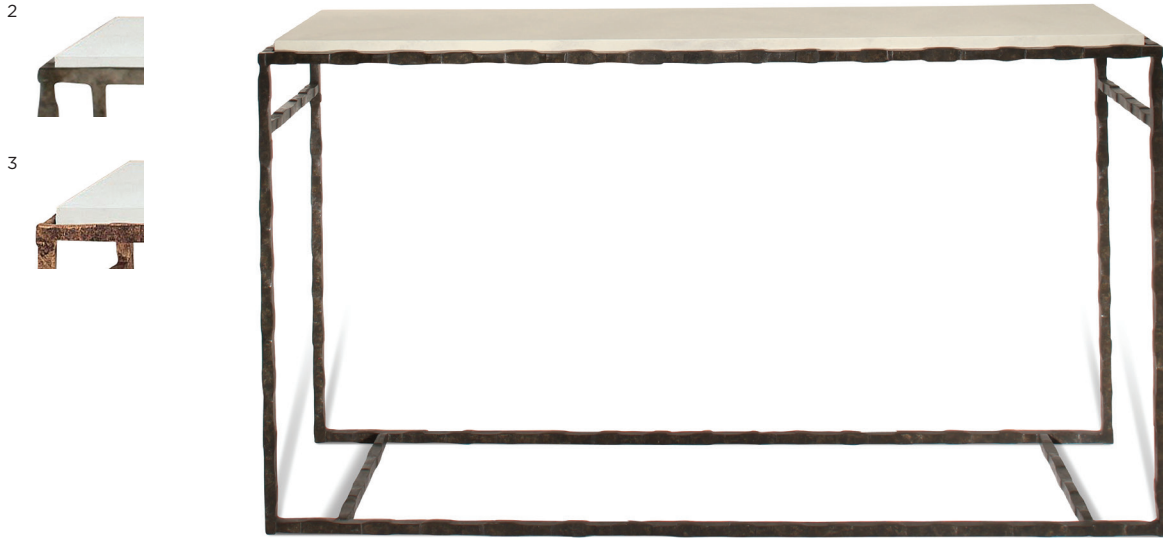

# PORTA ROMANA

1, Bronzed with Faux Limestone top

---

## CCT01L LARGE GIACOMETTI CONSOLE TABLE

HEIGHT	850mm	33 1/2"
WIDTH	1500mm	59"
DEPTH	400mm	15 3/4"

REQUIRES DEDICATED CARRIER  
REQUIRES CRATE FOR ALL OVERSEAS DESTINATIONS  
CRATING CHARGES MAY APPLY

### CONSTRUCTED FROM

Forged steel with decorative finish and lacquered wood top  
with wooden support

NET WEIGHT	46kg	101 1/2 lb
------------	------	------------