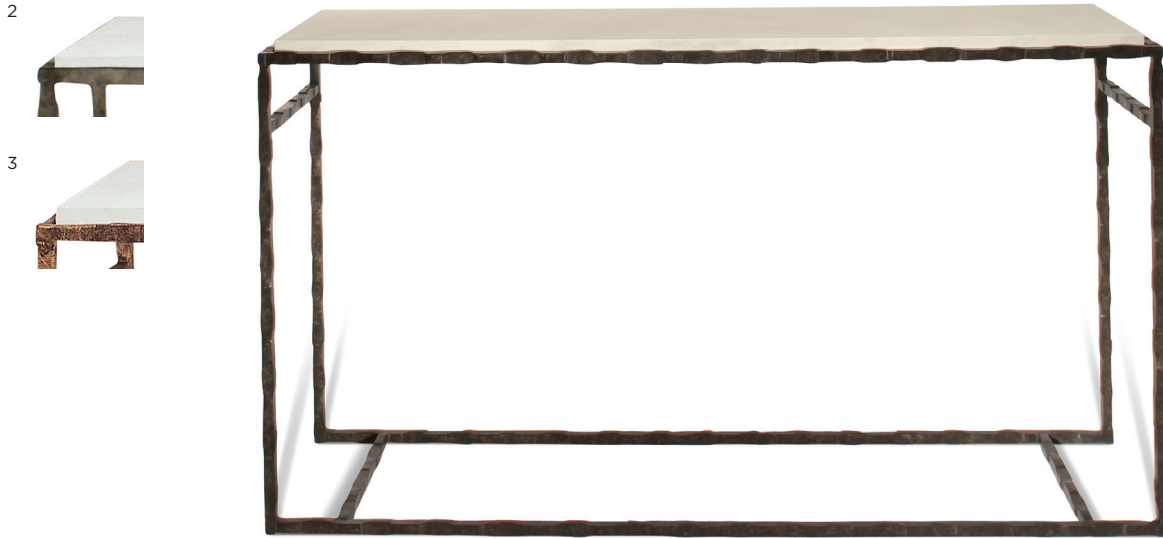

# PORTA ROMANA

1, Bronzed with Faux Limestone top

## CCT01L LARGE GIACOMETTI CONSOLE TABLE

HEIGHT	33 1/2"	850mm
WIDTH	59"	1500mm
DEPTH	15 3/4"	400mm

REQUIRES DEDICATED CARRIER  
REQUIRES CRATE FOR ALL OVERSEAS DESTINATIONS

### CONSTRUCTED FROM

Forged steel with decorative finish and lacquered wood top  
with wooden support

NET WEIGHT	101 1/2 lb	46kg
------------	------------	------