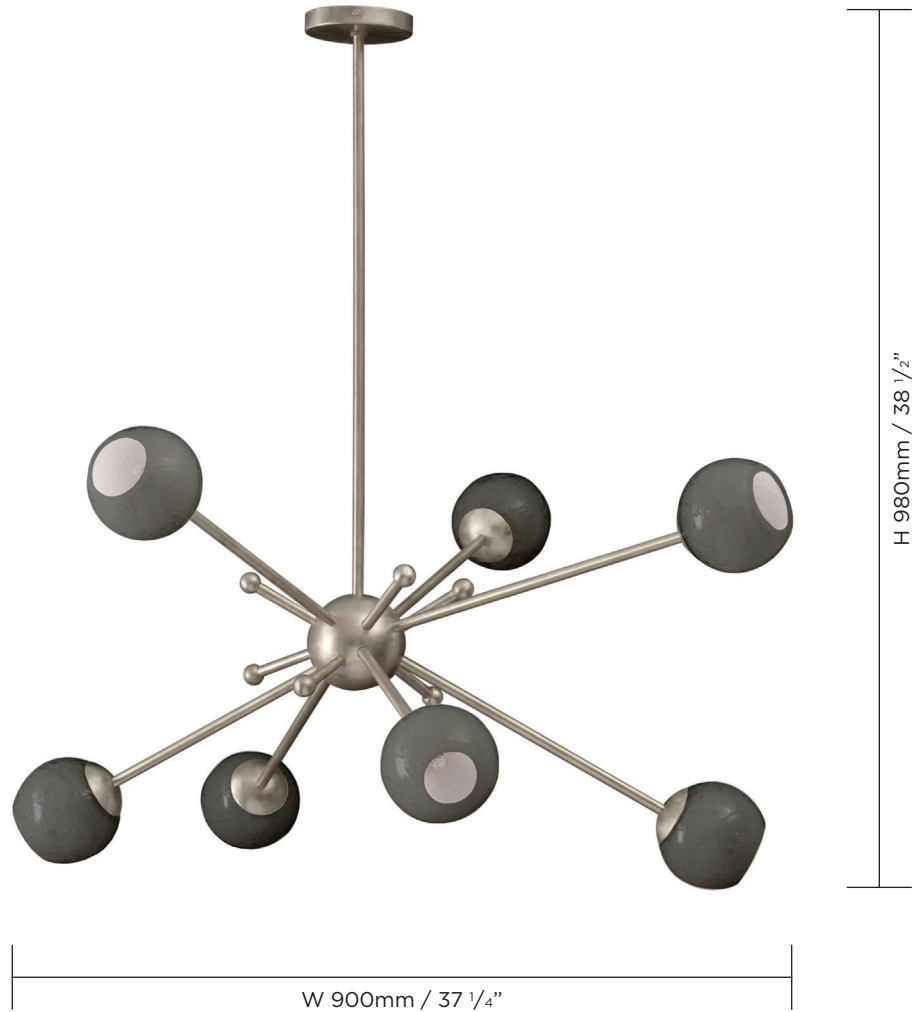

PORTA ROMANA

3, Bright Steel with Shadow glass

MCL53 ORBIT 2 CHANDELIER

TOTAL DROP (including ceiling rose, rod and fixture)	980mm	38 1/2"
MINIMUM DROP (including ceiling rose, rod and fixture)	550mm	21 3/4"

CEILING ROSE DIMENSIONS
Diameter 125mm (5") x Depth 20mm (3/4")

Technical data sheet available

FINISHES

- 1 Bright Brass/2 Bright Steel with Milk glass
- 3 Bright Steel with Shadow glass

CONSTRUCTED FROM
Patinated brass or steel with blown and cast glass

NET WEIGHT 8.2kg 18lb

MAX WATTAGE 7 x 25W

LAMP VOLTAGE 7 x G9 Halogen bulbs 220-240 V

REQUIRES DEDICATED CARRIER
REQUIRES CRATE FOR ALL OVERSEAS DESTINATIONS
CRATING CHARGES MAY APPLY