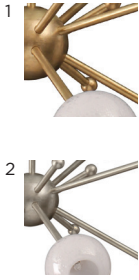

PORTA ROMANA

3, Bright Steel with Shadow glass

MCL53 ORBIT 2 CHANDELIER

TOTAL DROP **38 1/2"** **980mm**
 (including ceiling canopy, rod and fixture)

MINIMUM DROP **21 3/4"** **550mm**
 (including ceiling canopy, rod and fixture)

CANOPY DIMENSIONS
 Diameter 5" (125mm) x Depth 3/4" (20mm)

Technical data sheet available

FINISHES
 1 Bright Brass/2 Bright Steel with Milk glass
 3 Bright Steel with Shadow glass

CONSTRUCTED FROM
 Patinated brass or steel with blown and cast glass