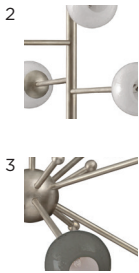

PORTA ROMANA

1, Bright Brass with Milk glass

MCL54 ORBIT 1 CEILING LIGHT

TOTAL DROP 64 1/4"
(including ceiling canopy, rod and fixture) 1630mm

MINIMUM DROP 42 1/2"
(including ceiling canopy, rod and fixture) 1080mm

CANOPY DIMENSIONS
Diameter 5" (125mm) x Depth 3/4" (20mm)

Technical data sheet available

FINISHES
1 Bright Brass/2 Bright Steel with Milk glass
3 Bright Steel with Shadow glass

CONSTRUCTED FROM
Patinated brass or steel with blown and cast glass