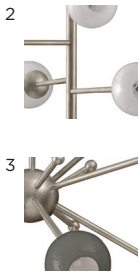

# PORTA ROMANA

1, Bright Brass with Milk glass

## MCL54 ORBIT 1 CEILING LIGHT

TOTAL DROP (including ceiling rose, rod and fixture)	1630mm	64 1/4"	CONSTRUCTED FROM Patinated brass or steel with blown and cast glass	
MINIMUM DROP (including ceiling rose, rod and fixture)	1080mm	42 1/2"	NET WEIGHT	13kg      28 3/4 lb
			MAX WATTAGE	11 x 25W
CEILING ROSE DIMENSIONS Diameter 125mm (5") x Depth 20mm (3/4")			LAMP VOLTAGE	11 x G9 Halogen bulbs 220-240 V
Technical data sheet available			REQUIRES DEDICATED CARRIER REQUIRES CRATE FOR ALL OVERSEAS DESTINATIONS CRATING CHARGES MAY APPLY	
FINISHES				
1 Bright Brass/2 Bright Steel with Milk glass				
3 Bright Steel with Shadow glass				