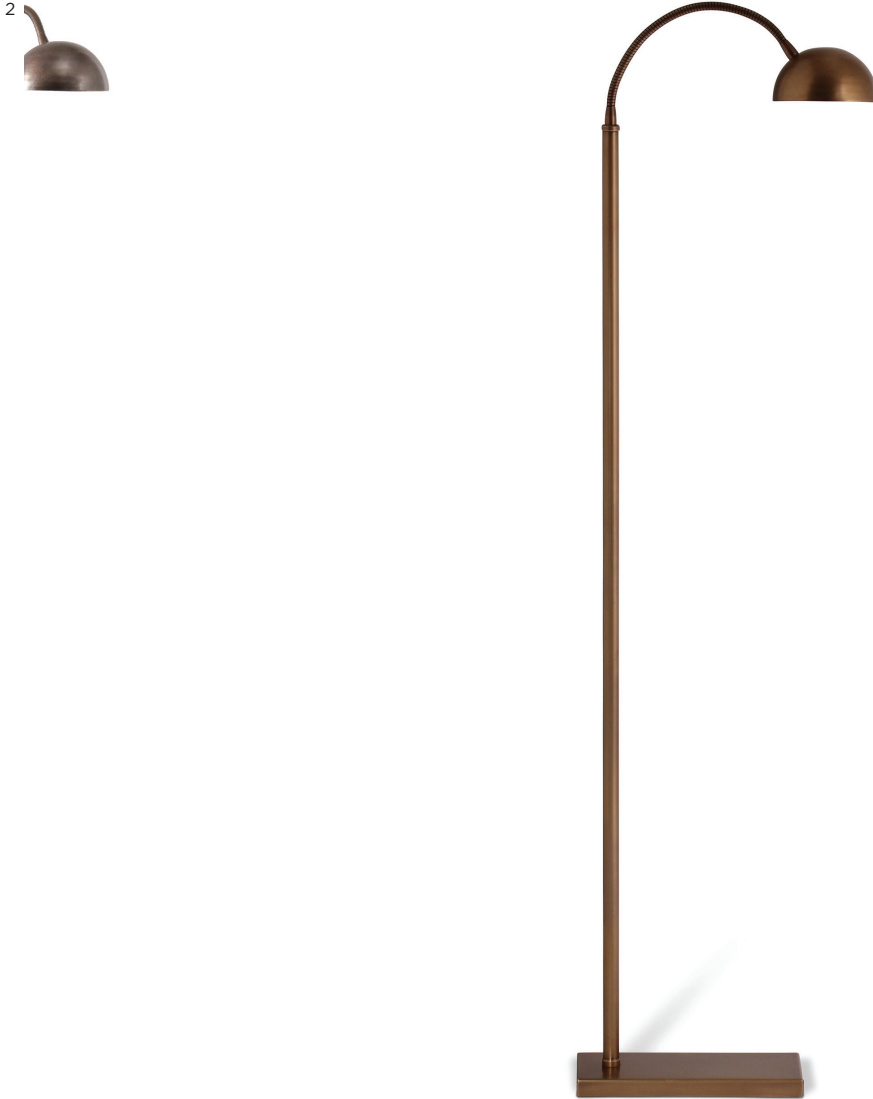

PORTA ROMANA

1, Aged Gold

MFL46 ARC FLOOR LAMP

HEIGHT 1300mm
WIDTH 120mm
DEPTH 300mm

51 1/4"
4 3/4"
11 3/4"

MAX WATTAGE

25W

LAMP
VOLTAGE
FLEX AND SWITCH

1 x G9 Halogen bulb
220-240 V
Brown braided silk flex with
black foot switch

BASE DIMENSIONS

250mm (9 3/4") x 120mm (4 3/4") x 20mm (3/4")

FINISHES

1 Aged Gold/2 Bronze

DESIGNER'S NOTE

The patination of this piece will naturally evolve over time

CONSTRUCTED FROM

Patinated brass

NET WEIGHT

3.8kg

8 1/2 lb

© Porta Romana Limited