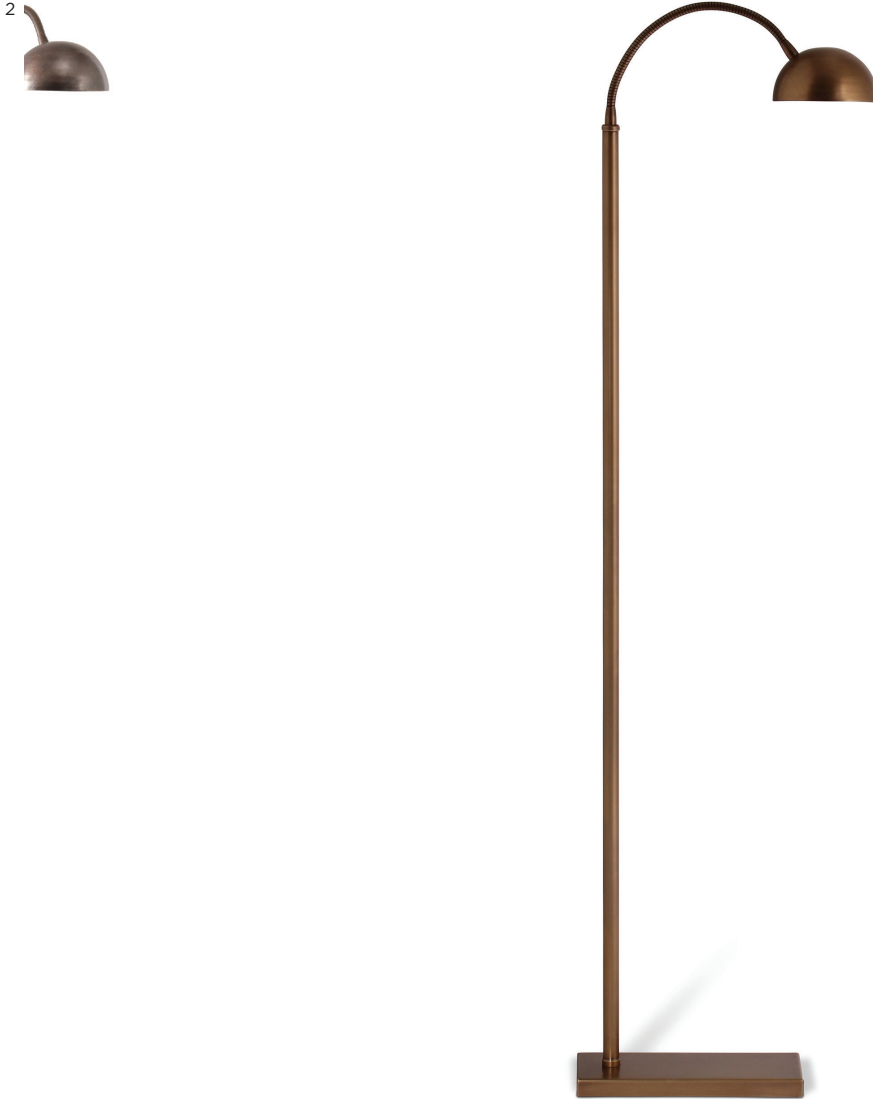

# PORTA ROMANA

1, Aged Gold

---

## MFL46 ARC FLOOR LAMP

HEIGHT	51 1/4"	1300mm	MAX WATTAGE	25W
WIDTH	4 3/4"	120mm	LAMPING	One, Halogen T-4 G-9 Lamp
DEPTH	11 3/4"	300mm	VOLTAGE	120 V
BASE DIMENSIONS	9 3/4" (250mm) x 4 3/4" (120mm) x 3/4" (20mm)		CORD AND SWITCH	Brown braided silk with black on-cord foot switch and plug
FINISHES	1 Aged Gold/2 Bronze		UL/CUL LISTED	
DESIGNER'S NOTE	The patination of this piece will naturally evolve over time			
CONSTRUCTED FROM	Patinated brass			
NET WEIGHT	8 1/2 lb	3.8kg		