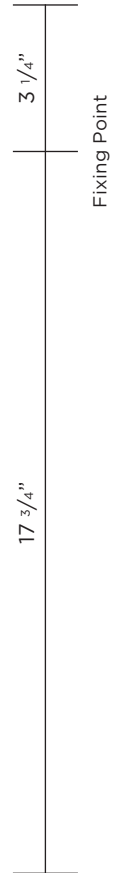

PORTA ROMANA

1, Decayed Silver with Putty silk shade

TWL68 TRAILING BLOSSOM WALL SCONCE

HEIGHT	20"	510mm	NET WEIGHT	2lb	0.9kg
WITH SHADE	22 1/4"	570mm	LAMPSHADE	14" Semi Cylinder	
WIDTH	9 3/4"	250mm	MAX WATTAGE	14" x 6" x 7 1/2"	1 x 25W
WITH SHADE	14"	356mm	LAMPING VOLTAGE	One, Halogen T-4 G-9 Lamp	120 V
PROJECTION	6"	155mm	INSTALLATION	Wall cavity required	

BACKPLATE DIMENSIONS
Diameter 4 1/2" (115mm)

Technical data sheet available

FINISHES
1 Decayed Silver/2 White Gold with Glass detail
Custom finishes available

CONSTRUCTED FROM
Forged steel with decorative finish and glass

© Porta Romana Limited

QUICK SHIP

Decayed Silver with Putty silk shade

 B-TWL68 - One, Halogen T-4 G-9 lamp