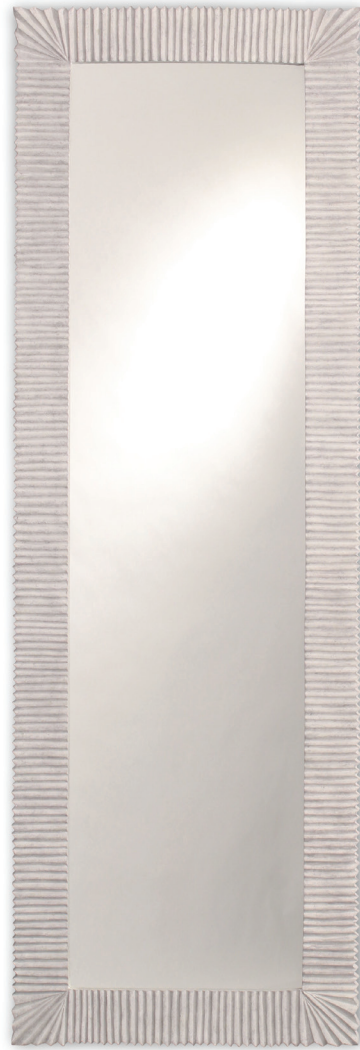

PORTA ROMANA

3, Dappled White

WM45 CONSTANCE MIRROR

HEIGHT	1500mm	59"
WIDTH	500mm	19 3/4"
PROJECTION	30mm	1 1/4"

FIXING METHOD Key hole fixings

Technical data sheet available

FINISHES

1 Antique Gold/2 Bronzed/3 Dappled White
Custom finishes available

REQUIRES DEDICATED CARRIER
REQUIRES CRATE FOR ALL DESTINATIONS
CRATING CHARGES MAY APPLY

CONSTRUCTED FROM

Cast composite with decorative finish and mirror glass

NET WEIGHT	12.8kg	28 1/4 lb
------------	--------	-----------