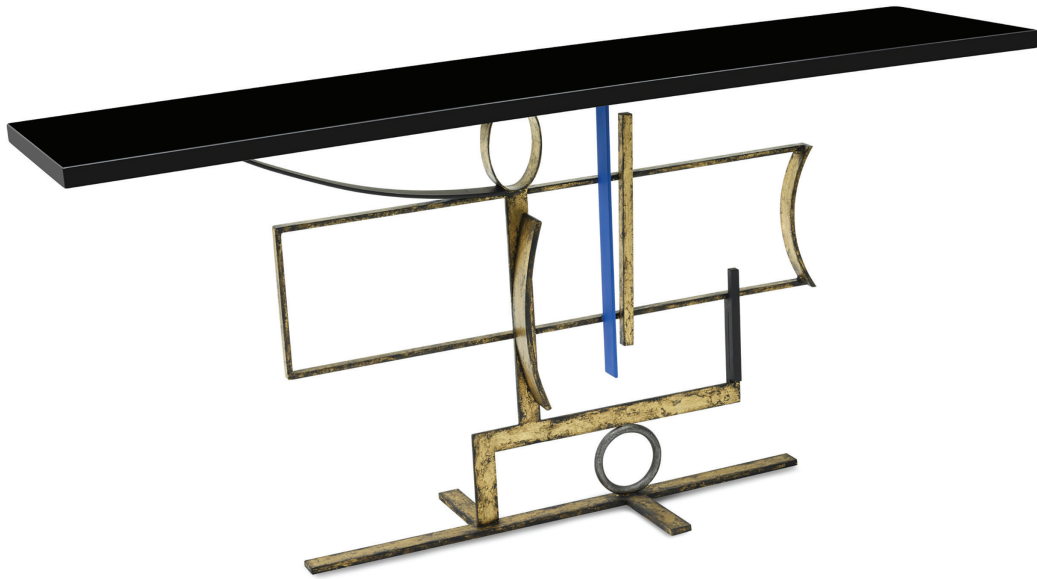

PORTA ROMANA

3, Tri-Color with Black Lacquer top

CCT48 FORBES CONSOLE TABLE

HEIGHT	31 1/2"	795mm
WIDTH	67"	1700mm
DEPTH	17 3/4"	450mm

REQUIRES WALL FIXING Technical data sheet available

REQUIRES DEDICATED CARRIER
REQUIRES CRATE FOR ALL OVERSEAS DESTINATIONS

FINISHES

1 Burnt Silver/2 French Brass/3 Tri-Color
with Black Lacquer or Faux Concrete top
Custom finishes available

CONSTRUCTED FROM

Forged steel with decorative finish and lacquered wood top

NET WEIGHT	75lb	34kg
------------	------	------