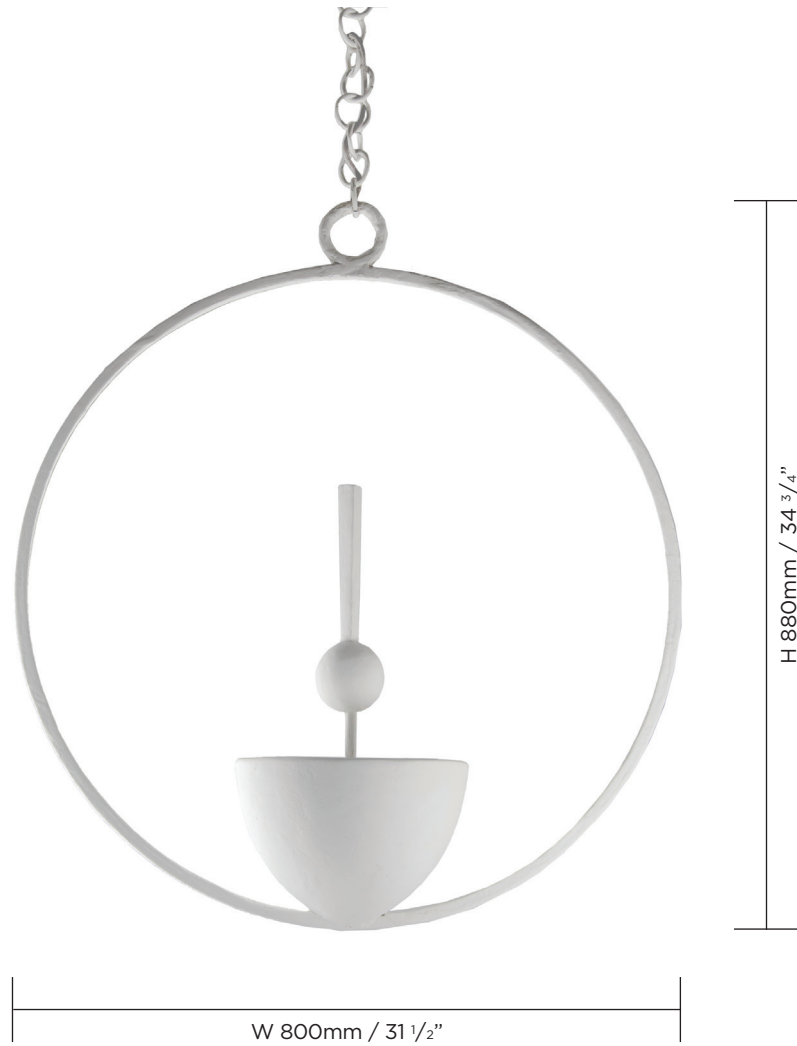

PORTA ROMANA

Plaster White

MCL72 BRONTE PENDANT

TOTAL DROP 1980mm 78"
(including ceiling rose, 1 metre of chain and fixture)
MINIMUM DROP 940mm 37"
(including ceiling rose, minimum amount of chain possible and fixture)

CEILING ROSE DIMENSIONS
Diameter 115mm (4 1/2") x Depth 20mm (3/4")
1 metre (39 1/4") chain included

Technical data sheet available

FINISHES
Plaster White

CONSTRUCTED FROM
Steel and cast composite with decorative finish

NET WEIGHT 5.3kg 11 3/4 lb

MAX WATTAGE 1 x 3.4W

LAMP 1 x LED Pad
VOLTAGE 220-240 V
FLEX Cream braided silk flex

REQUIRES DEDICATED CARRIER
REQUIRES CRATE FOR OVERSEAS DESTINATIONS
CRATING CHARGES MAY APPLY