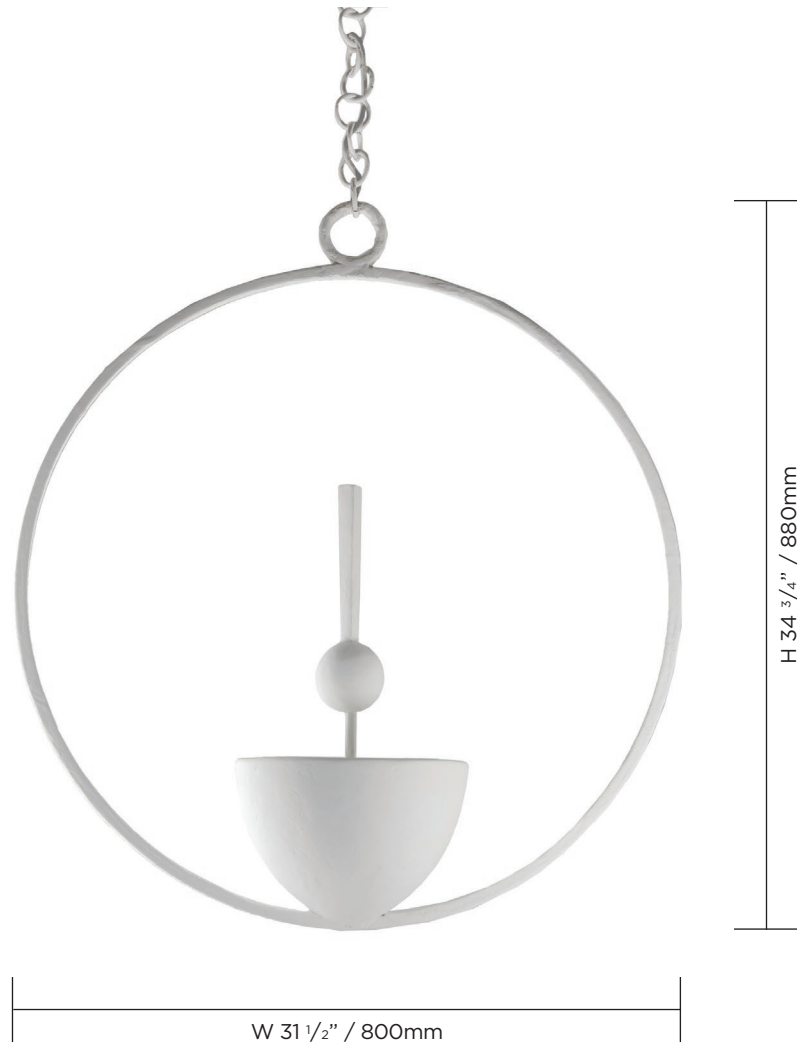

PORTA ROMANA

Plaster White

MCL72 BRONTE PENDANT

TOTAL DROP (including ceiling canopy, 1 metre of chain and fixture)	78"	1980mm
MINIMUM DROP (including ceiling canopy, minimum amount of chain possible and fixture)	37"	940mm

CONSTRUCTED FROM
Steel and cast composite with decorative finish

NET WEIGHT 11 3/4 lb 5.3kg

MAX WATTAGE 1 x 3.4W

CANOPY DIMENSIONS
Diameter 4 1/2" (115mm) x Depth 3/4" (20mm)
39 1/4" (1 metre) chain included

LAMPING One, LED Pad
VOLTAGE 120 V
CORD Braided silk in cream

Technical data sheet available

REQUIRES DEDICATED CARRIER
REQUIRES CRATE FOR OVERSEAS DESTINATIONS

FINISHES
Plaster White

Designed by Gareth Devonald Smith © Porta Romana Limited