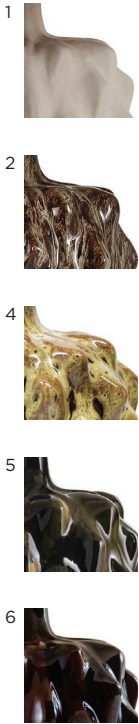

PORTA ROMANA

3, Red Magma with Natural linen shade

CLB21 BAOBAB LAMP

HEIGHT	17 3/4"	450mm
WITH SHADE	26 3/4"	678mm
WIDTH	9 1/2"	240mm
WITH SHADE	16"	406mm
FINISHES		
1 Plaster White/2 Quail/3 Red Magma/4 Sulphur/5 Toad/6 Tortoise Shell		

CONSTRUCTED FROM
Glazed ceramic

NET WEIGHT	7 1/4 lb	3.3kg
------------	----------	-------

LAMPSHADE	16" Bajan Fez
ALTERNATIVE LAMPSHADE	16" x 15" x 13 1/2"
MAX WATTAGE	16" Tall Cylinder
	100W

LAMPING	One, 3 Way Type A19, Medium Base
VOLTAGE	120 V
CORD AND SWITCH	Braided silk in silver (plaster white/quail) with 3 way switched lamp holder and white plug, braided fabric in yellow (sulphur) with 3 way switched lamp holder and white plug, or braided silk in brown (red magma/toad/tortoise shell) with 3 way switched lamp holder and black plug